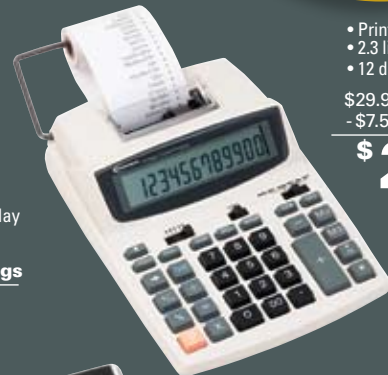

Canon

ADD UP THE SAVINGS

Big discounts on desktop and printing calculators

Keep your numbers straight

- Prints in black and red
- 4.5 lines per second
- 12 digit-flourescent display

**\$65.99 Special Price**  
-\$16.50 Instant Savings  
**\$49<sup>49</sup> ea.**  
IVR-15990

- Prints in black
- 12 digit display

**\$20.99 Special Price**  
-\$5.00 Instant Savings  
**\$15<sup>99</sup> ea.**  
IVR-16010

SAVE UP TO **25%** Instantly

- Prints in black and red
- 2.7 lines per second
- 12 digit-flourescent display

**\$49.99 Special Price**  
-\$12.50 Instant Savings  
**\$37<sup>49</sup> ea.**  
IVR-16000

- Prints in black and red
- 2.3 lines per second
- 12 digit LCD display

**\$29.99 Special Price**  
-\$7.50 Instant Savings  
**\$22<sup>49</sup> ea.**  
IVR-16015